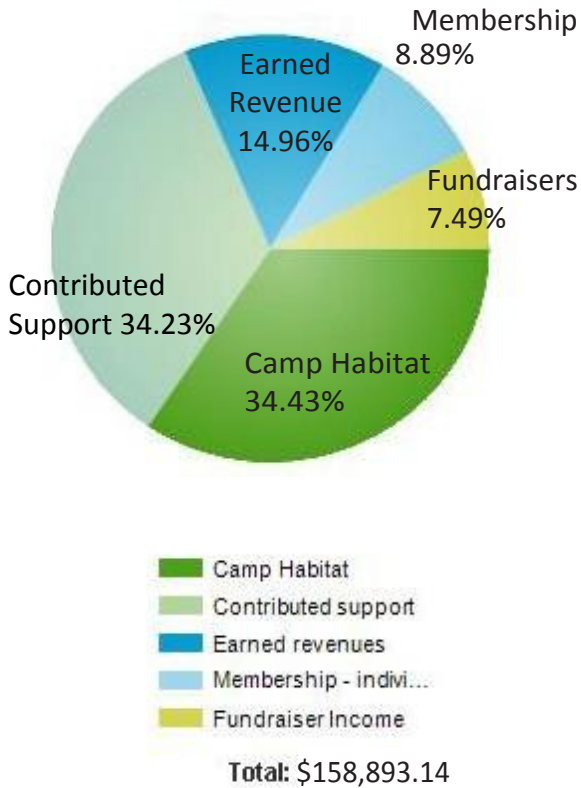

2016 Finances

2016 Income